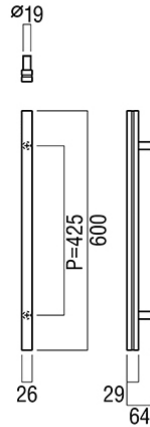

# G1223-73-601

## SPECS

MATERIAL: Resin Stone & Brass

FINISH: Bitter Marble & Polished

LENGTH: 600 mm

CENTER TO CENTER: 425 mm

PROJECTION: 64 mm

*For more information, visit website [artunion.co.jp/en](http://artunion.co.jp/en)  
or contact to our sales team through email: [sales@artunion.co.jp](mailto:sales@artunion.co.jp)*

## SPECS

MATERIAL: Resin Stone & Brass

FINISH: White Marble & Chrome

LENGTH: 600 mm

CENTER TO CENTER: 425 mm

PROJECTION: 64 mm

*For more information, visit website [artunion.co.jp/en](http://artunion.co.jp/en)  
or contact to our sales team through email: [sales@artunion.co.jp](mailto:sales@artunion.co.jp)*