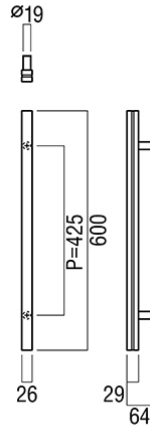

## SPECS

MATERIAL: Walnut & Brass

FINISH: Oxidized Brown

LENGTH: 600 mm

CENTER TO CENTER: 425 mm

PROJECTION: 64 mm

*For more information, visit website [artunion.co.jp/en](http://artunion.co.jp/en)  
or contact to our sales team through email: [sales@artunion.co.jp](mailto:sales@artunion.co.jp)*

## SPECS

MATERIAL: Maple & Brass

FINISH: Oxidized Brown

LENGTH: 600 mm

CENTER TO CENTER: 425 mm

PROJECTION: 64 mm

*For more information, visit website [artunion.co.jp/en](http://artunion.co.jp/en)  
or contact to our sales team through email: [sales@artunion.co.jp](mailto:sales@artunion.co.jp)*